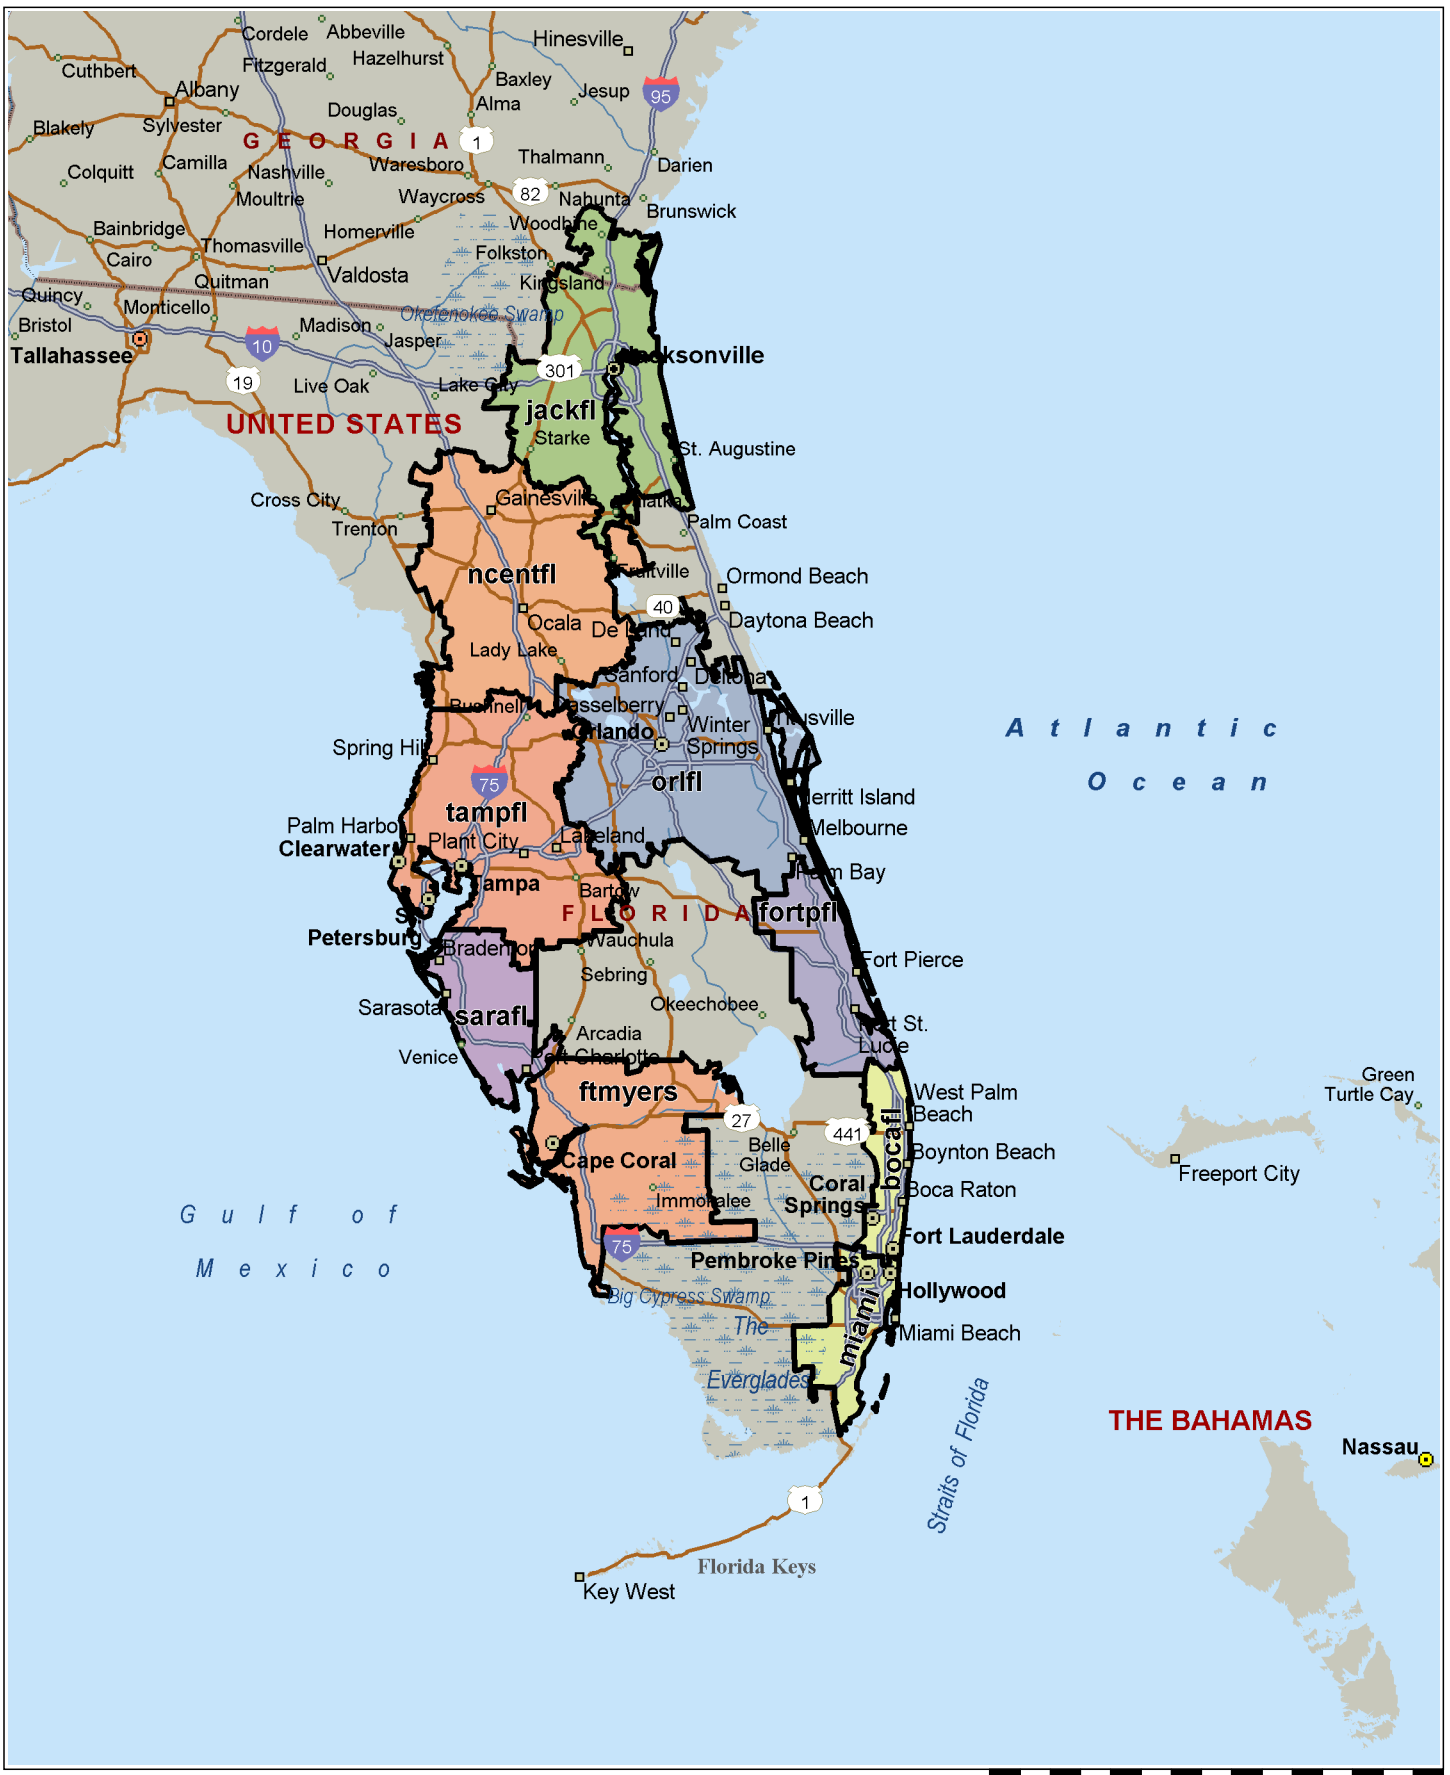

# Florida

Copyright © and (P) 1988–2010 Microsoft Corporation and/or its suppliers. All rights reserved. <http://www.microsoft.com/mappoint/>  
Certain mapping and direction data © 2010 NAVTEQ. All rights reserved. The Data for areas of Canada includes information taken with permission from Canadian authorities, including:  
© Her Majesty the Queen in Right of Canada, © Queen's Printer for Ontario. NAVTEQ and NAVTEQ ON BOARD are trademarks of NAVTEQ. © 2010 Tele Atlas North America, Inc. All rights reserved. Tele Atlas and Tele Atlas North America are trademarks of Tele Atlas, Inc. © 2010 by Applied Geographic Systems. All rights reserved.